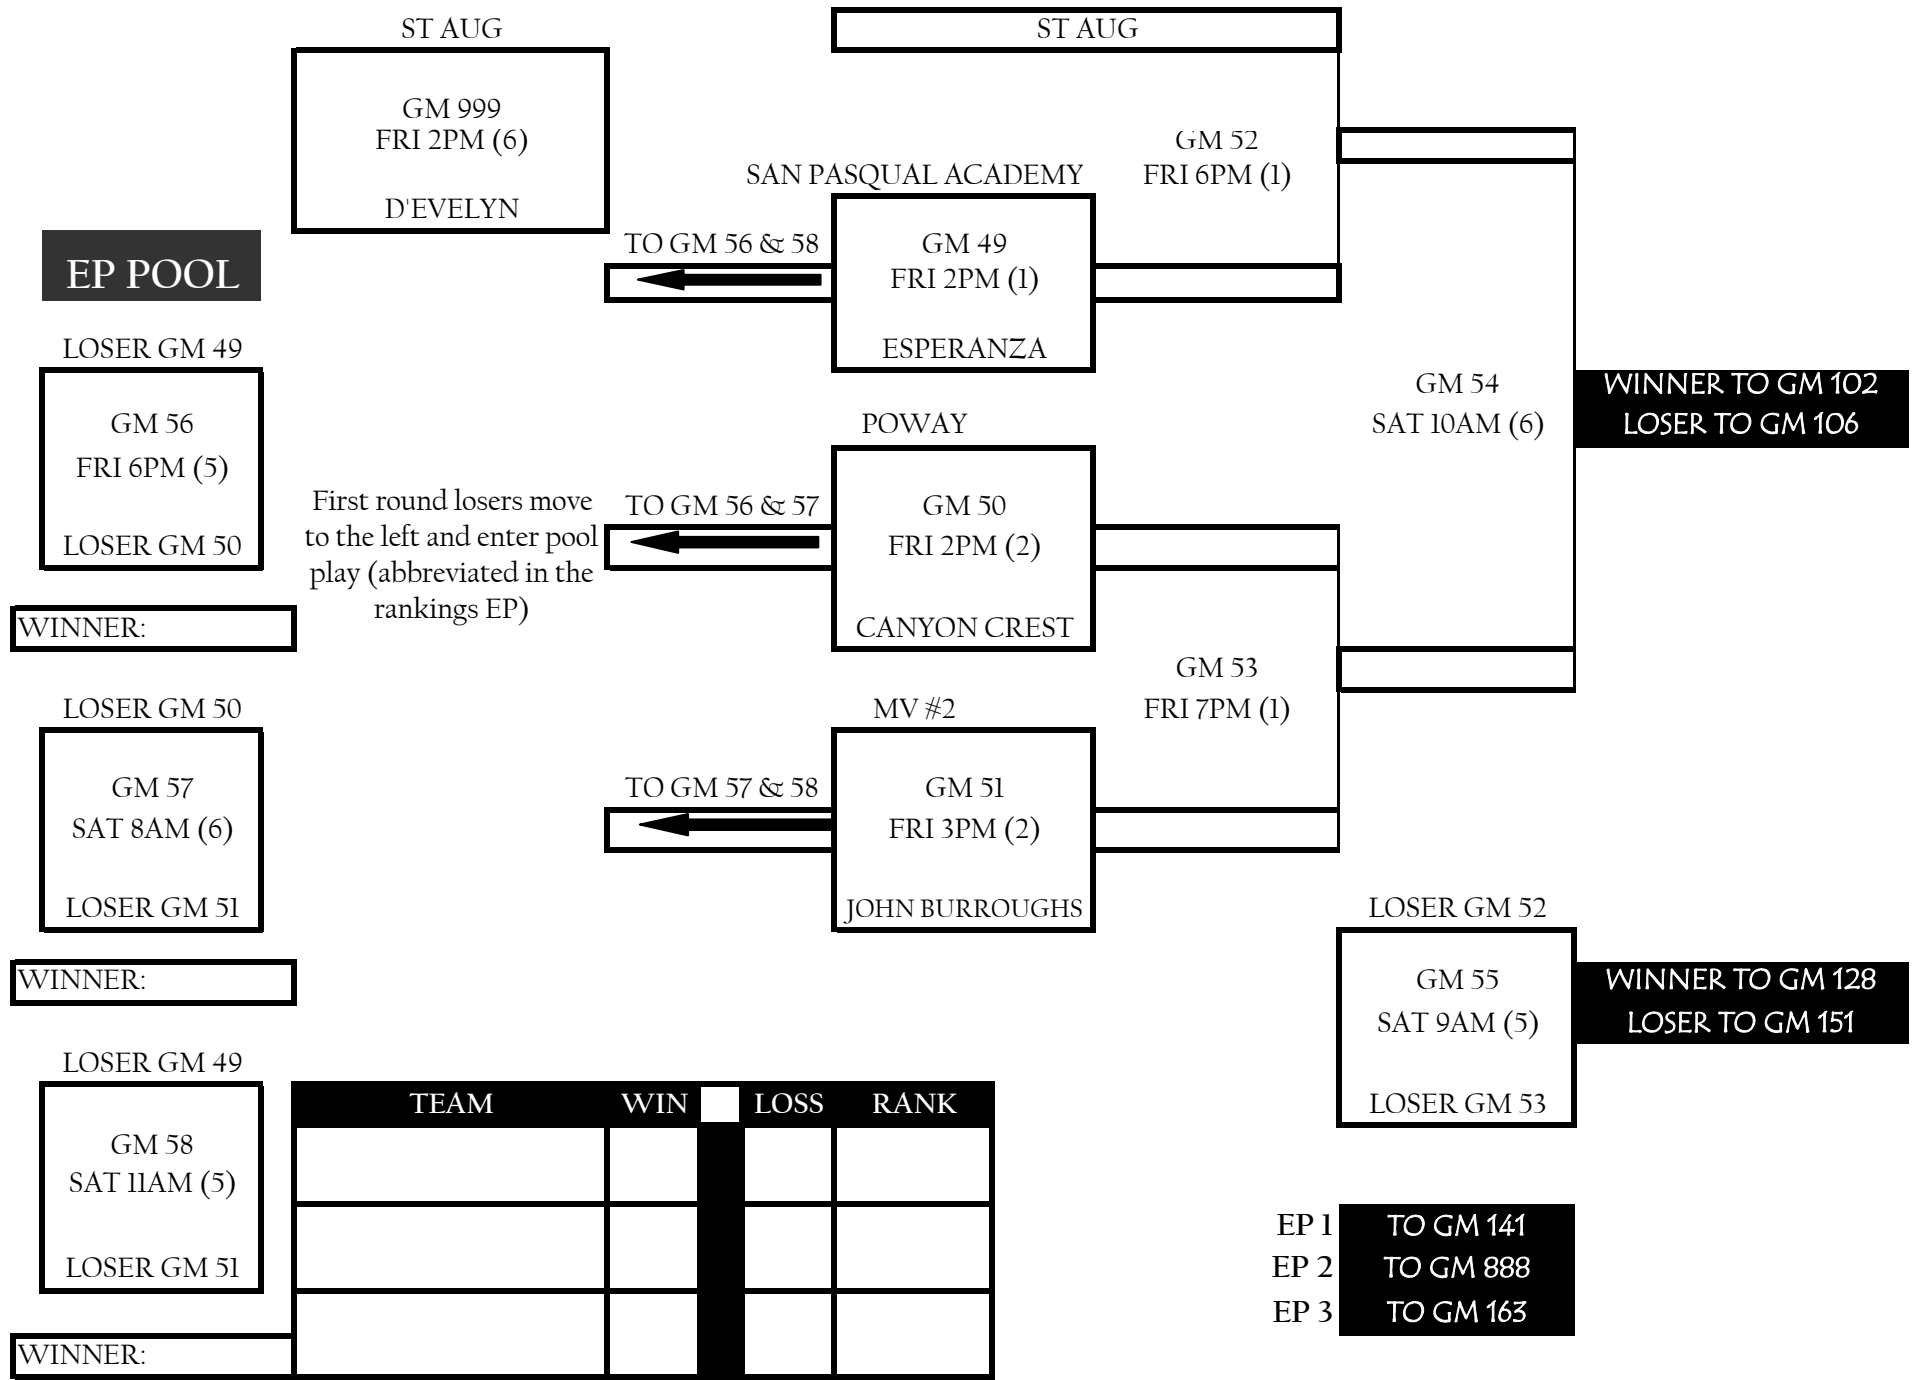

BRACKET D

Courts 6 & 7 are in Aux Gym

BRACKET E

EP POOL

LOSER GM 49
 GM 56
 FRI 6PM (5)
 LOSER GM 50

WINNER:

LOSER GM 50
 GM 57
 SAT 8AM (6)
 LOSER GM 51

WINNER: