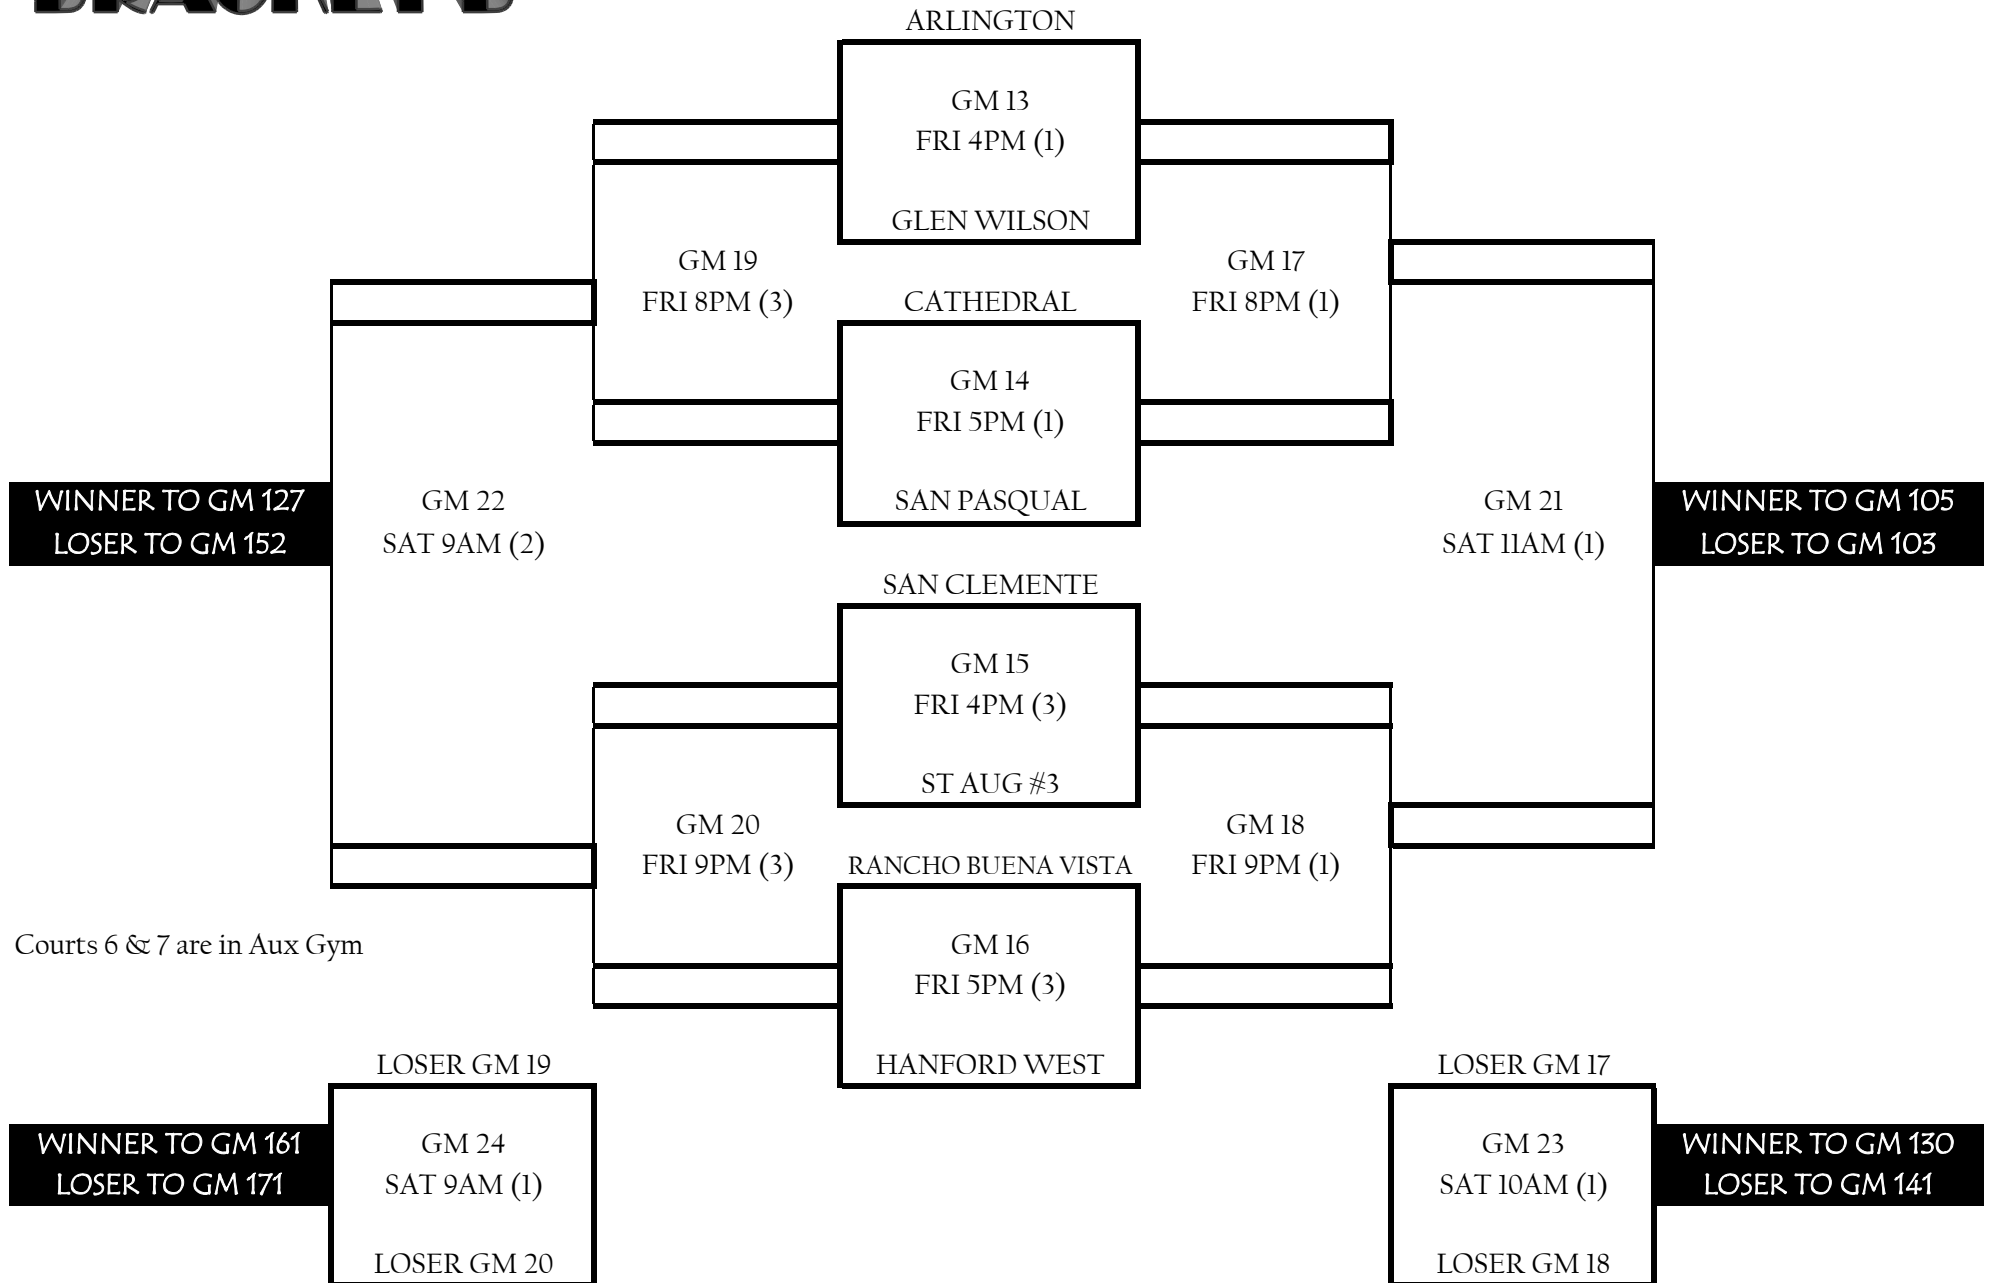

TORREY PINES

GM 74
SAT 12PM (2)
MISSION VIEJO

Winner:

TEAMS	WINS	LOSSES	RANK

S1	TO GM 101
S2	TO GM 108
S3	TO GM 105
S4	TO GM 104

BRACKET A

Courts 6 & 7 are in the AUX Gym

BRACKET B