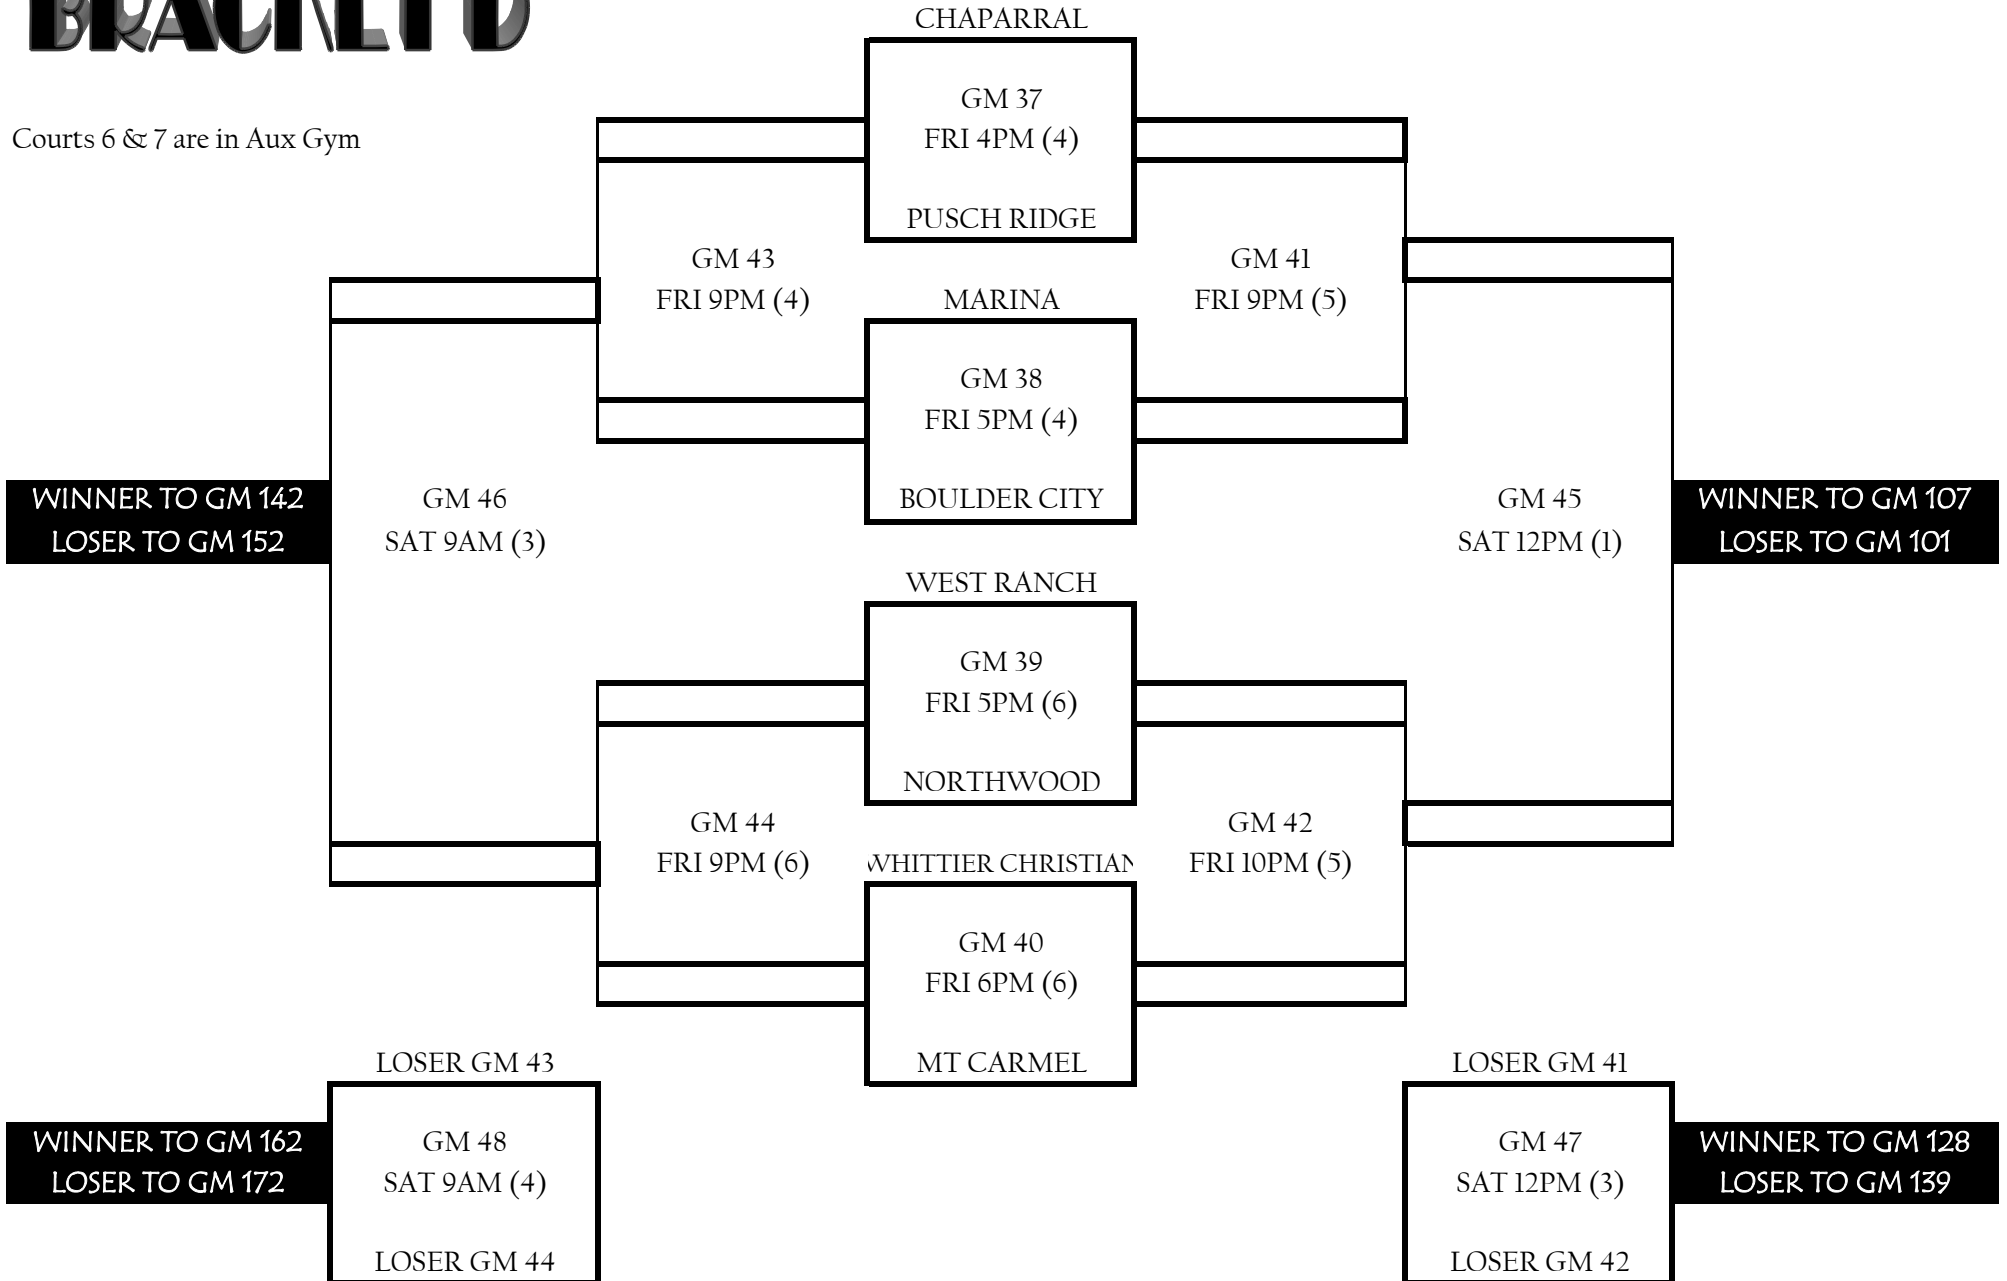

BRACKET D

Courts 6 & 7 are in Aux Gym