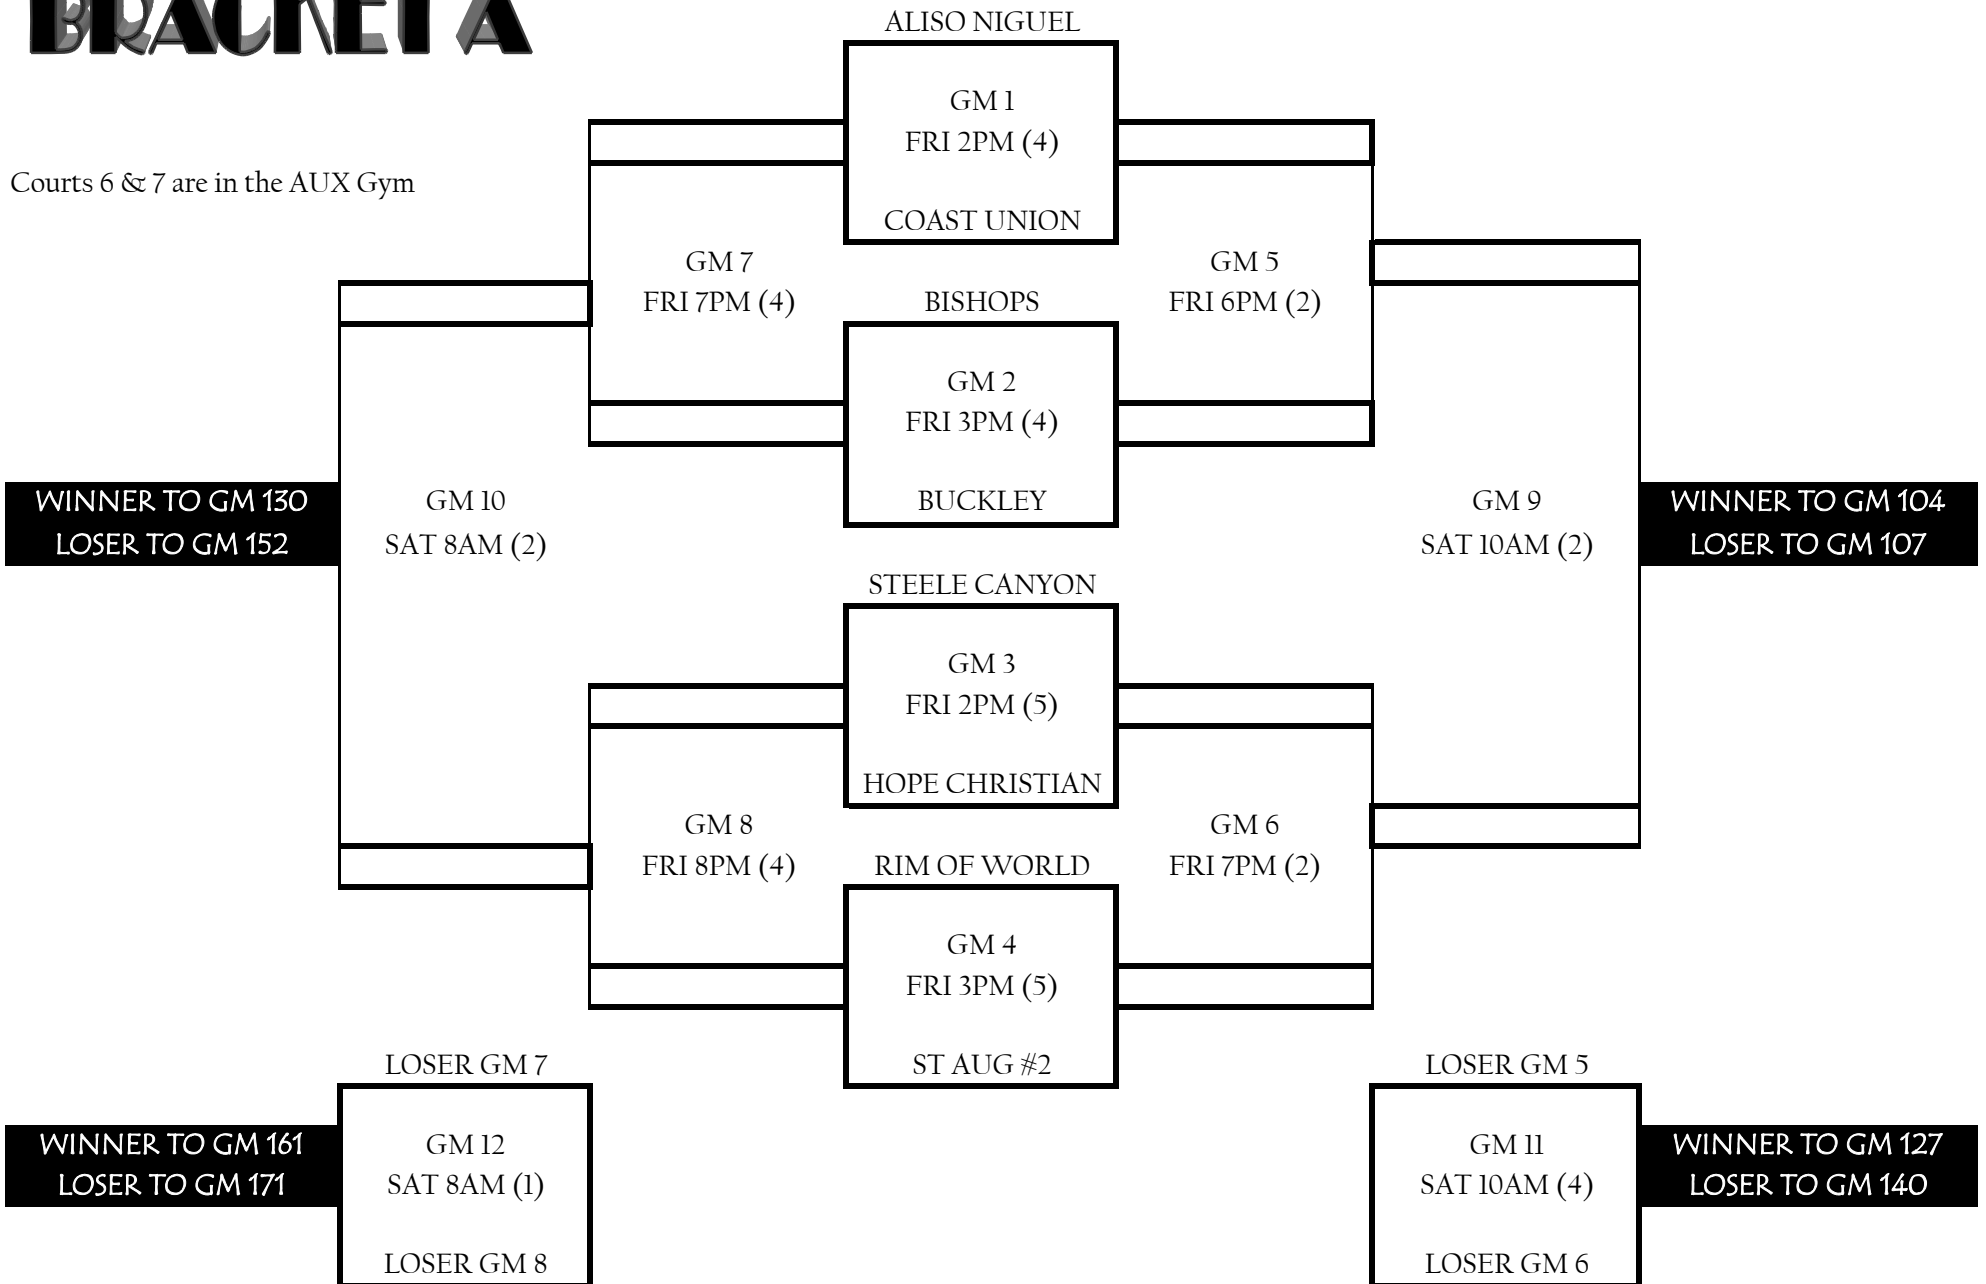

TORREY PINES

GM 74
SAT 12PM (2)
MISSION VIEJO

Winner:

TEAMS	WINS	LOSSES	RANK

S1	TO GM 101
S2	TO GM 108
S3	TO GM 105
S4	TO GM 104

BRACKET A

Courts 6 & 7 are in the AUX Gym

BRACKET B