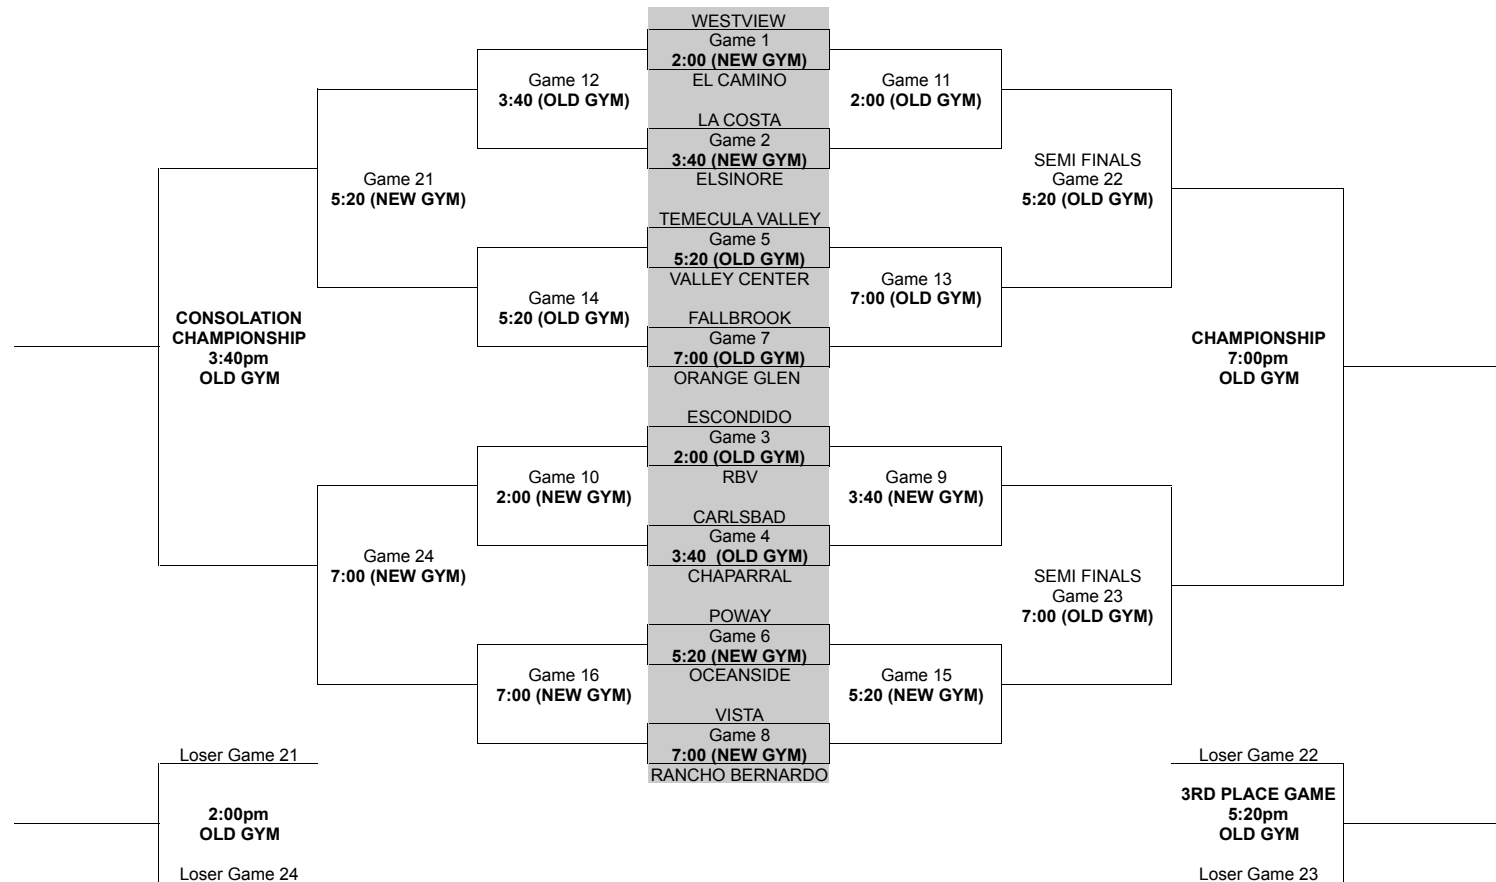

2007 WARRIOR J.V. TOURNAMENT

Sat. Dec. 29

Fri. Dec. 28

Thur. Dec. 27

Wed. Dec. 26

Thur. Dec. 27

Fri. Dec. 28

Sat. Dec. 29

TOP TEAM = Home BOTTOM TEAM = Away

SECONDARY BRACKET

Sat. Dec. 29 Fri. Dec. 28 Sat. Dec. 29
 TOP TEAM = Home BOTTOM TEAM = Away