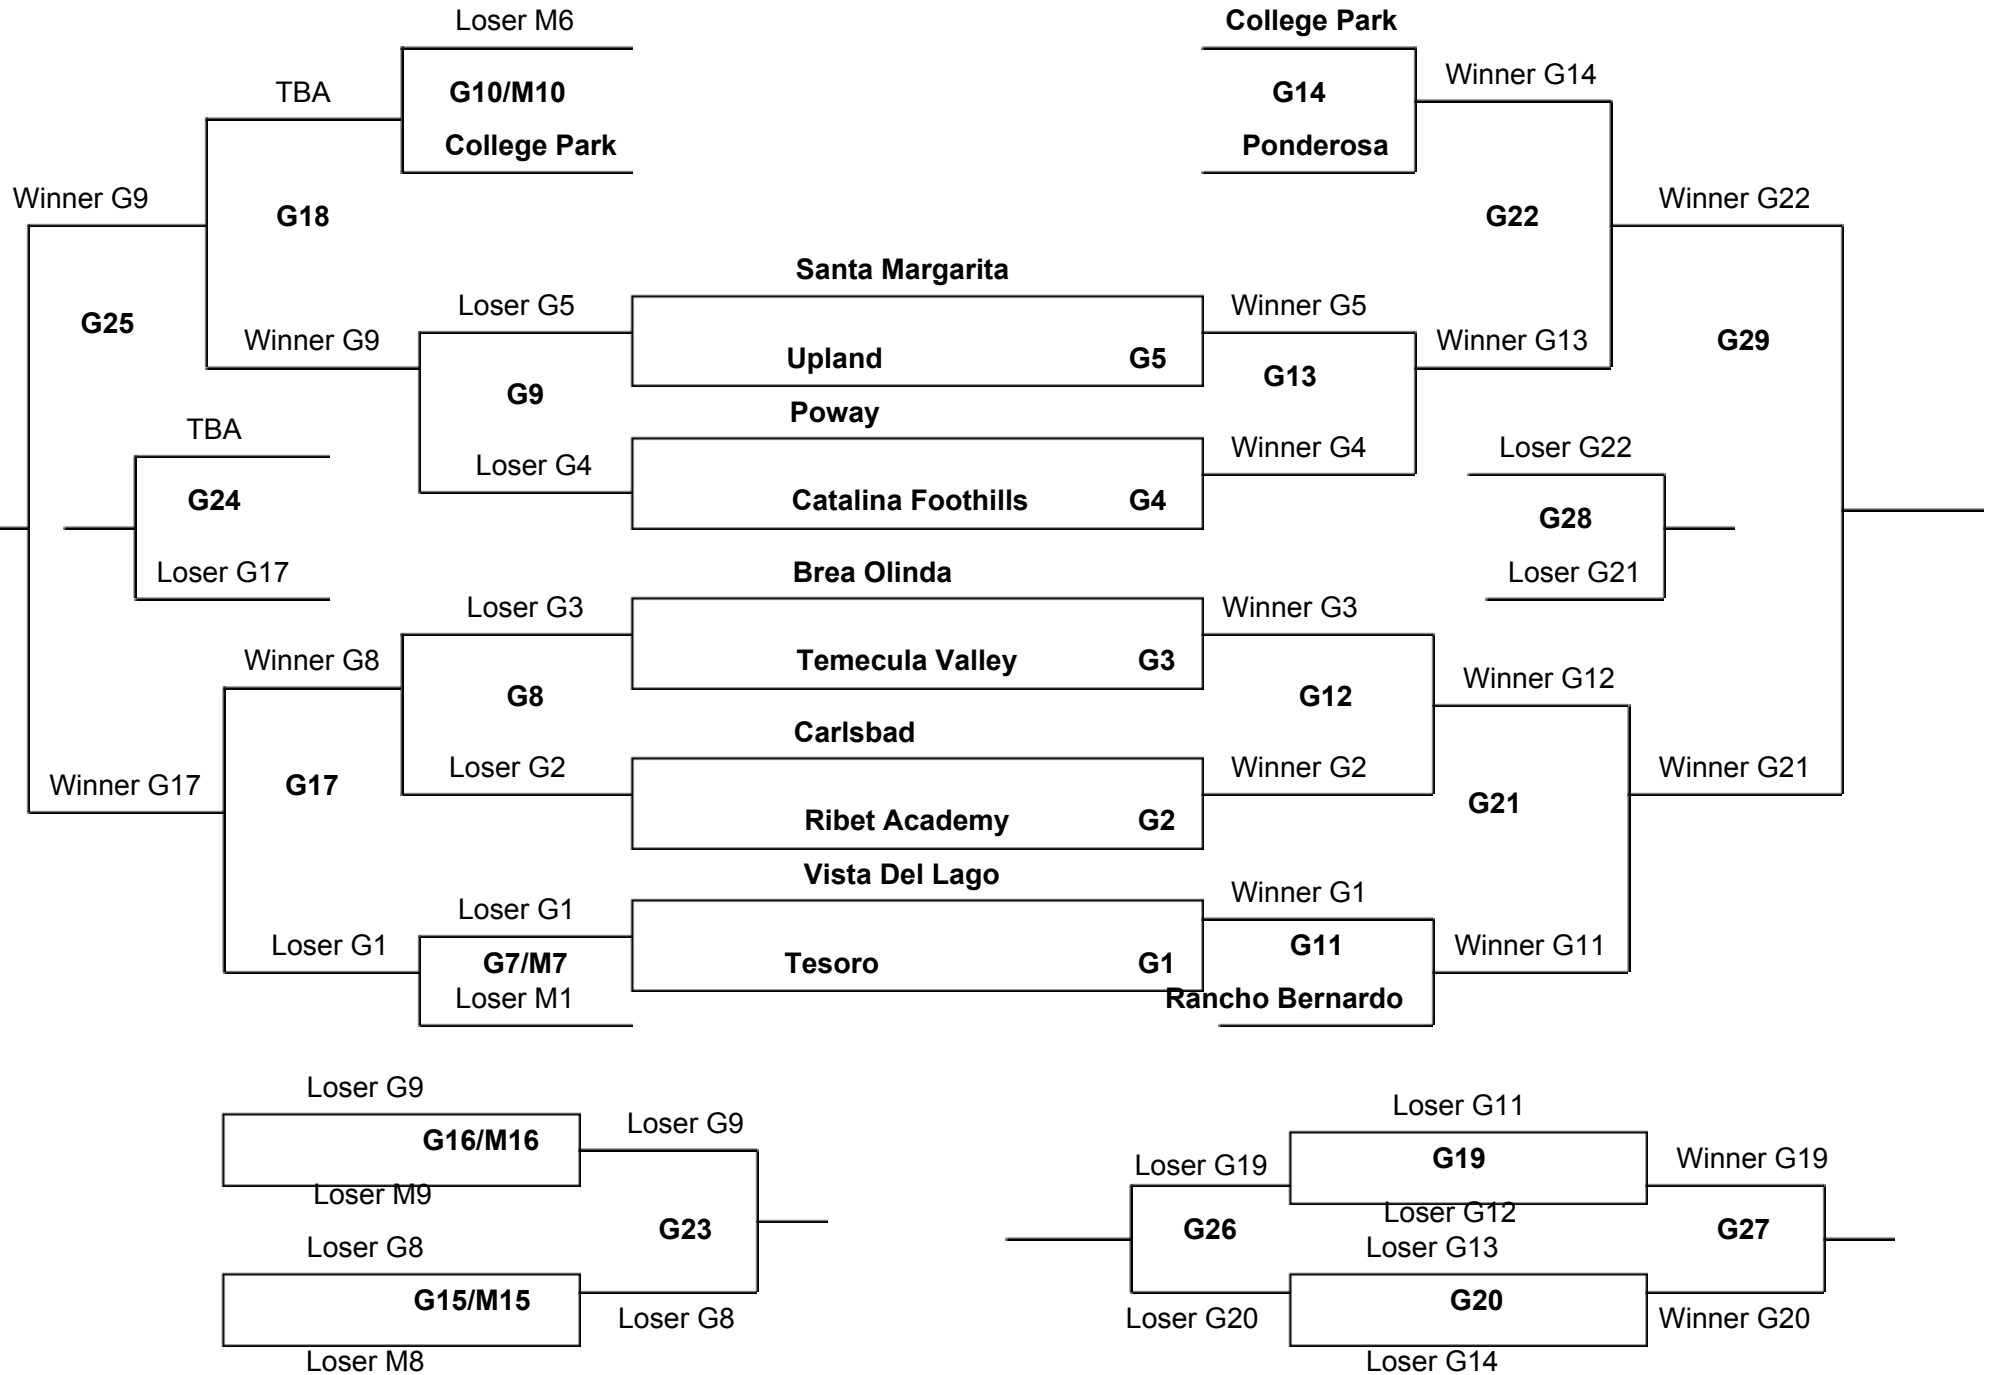

# GOVERNORS DIVISION

## At Rancho Bernardo High School

## Daily Schedule for Rancho Bernardo High School-Governors Division

### **Wednesday December 30 Day # 4**

The first team listed is the designated home team and they will wear light jerseys.

<u>Game #</u>	<u>Time</u>	<u>Game</u>
G23	8:00	LOSER G8 VS LOSER G9
G24	9:35	LOSER G17 VS TBA
G25	11:10	WINNER G17 VS WINNER G9      Governors Consolation
G26	12:45	LOSER G19 VS LOSER G20
G27	2:20	WINNER G19 VS WINNER G20
G28	3:55	LOSER G21 VS LOSER G22      Governors 3 <sup>RD</sup> Place Game
G29	5:30	WINNER G21 VS WINNER G22      Governors Championship