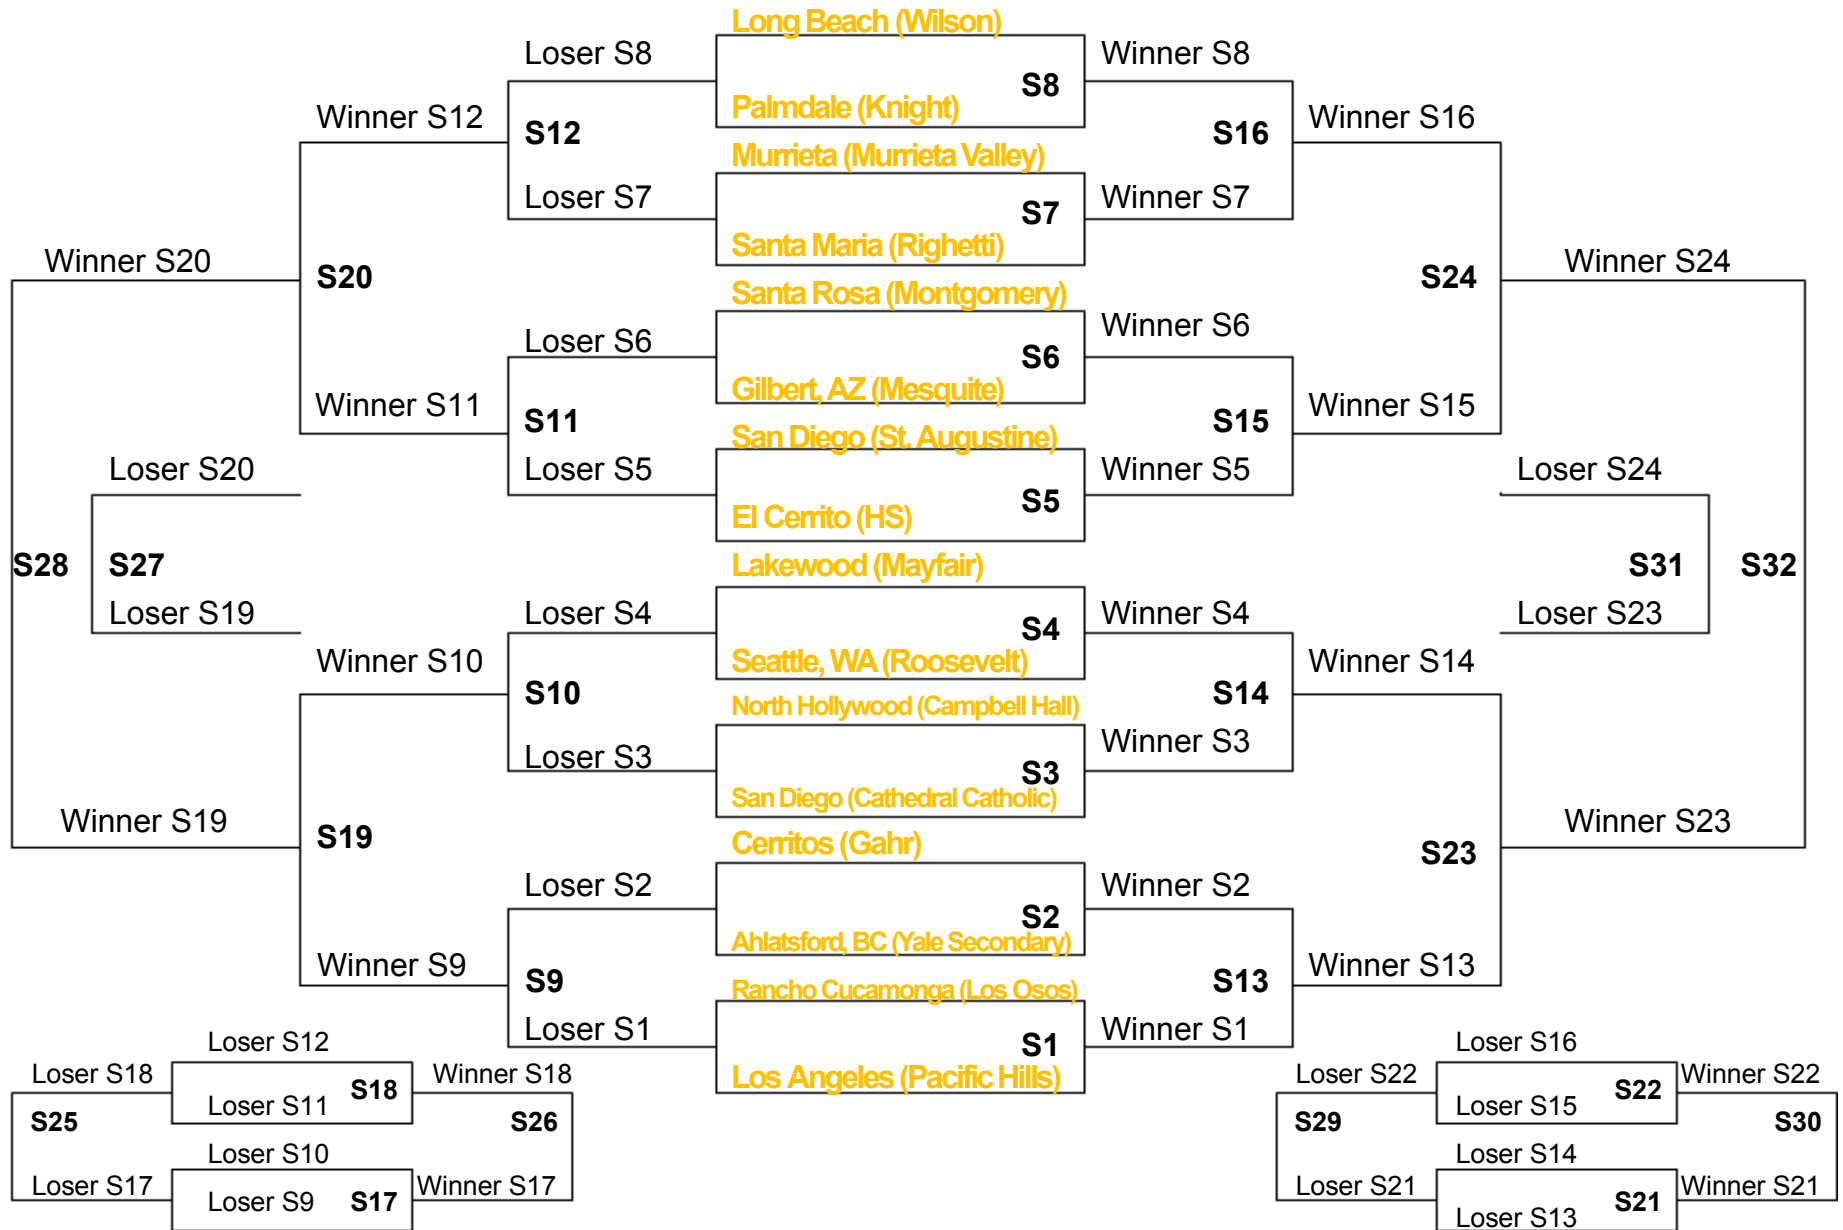

SENATORS DIVISION

At Cathedral Catholic High School