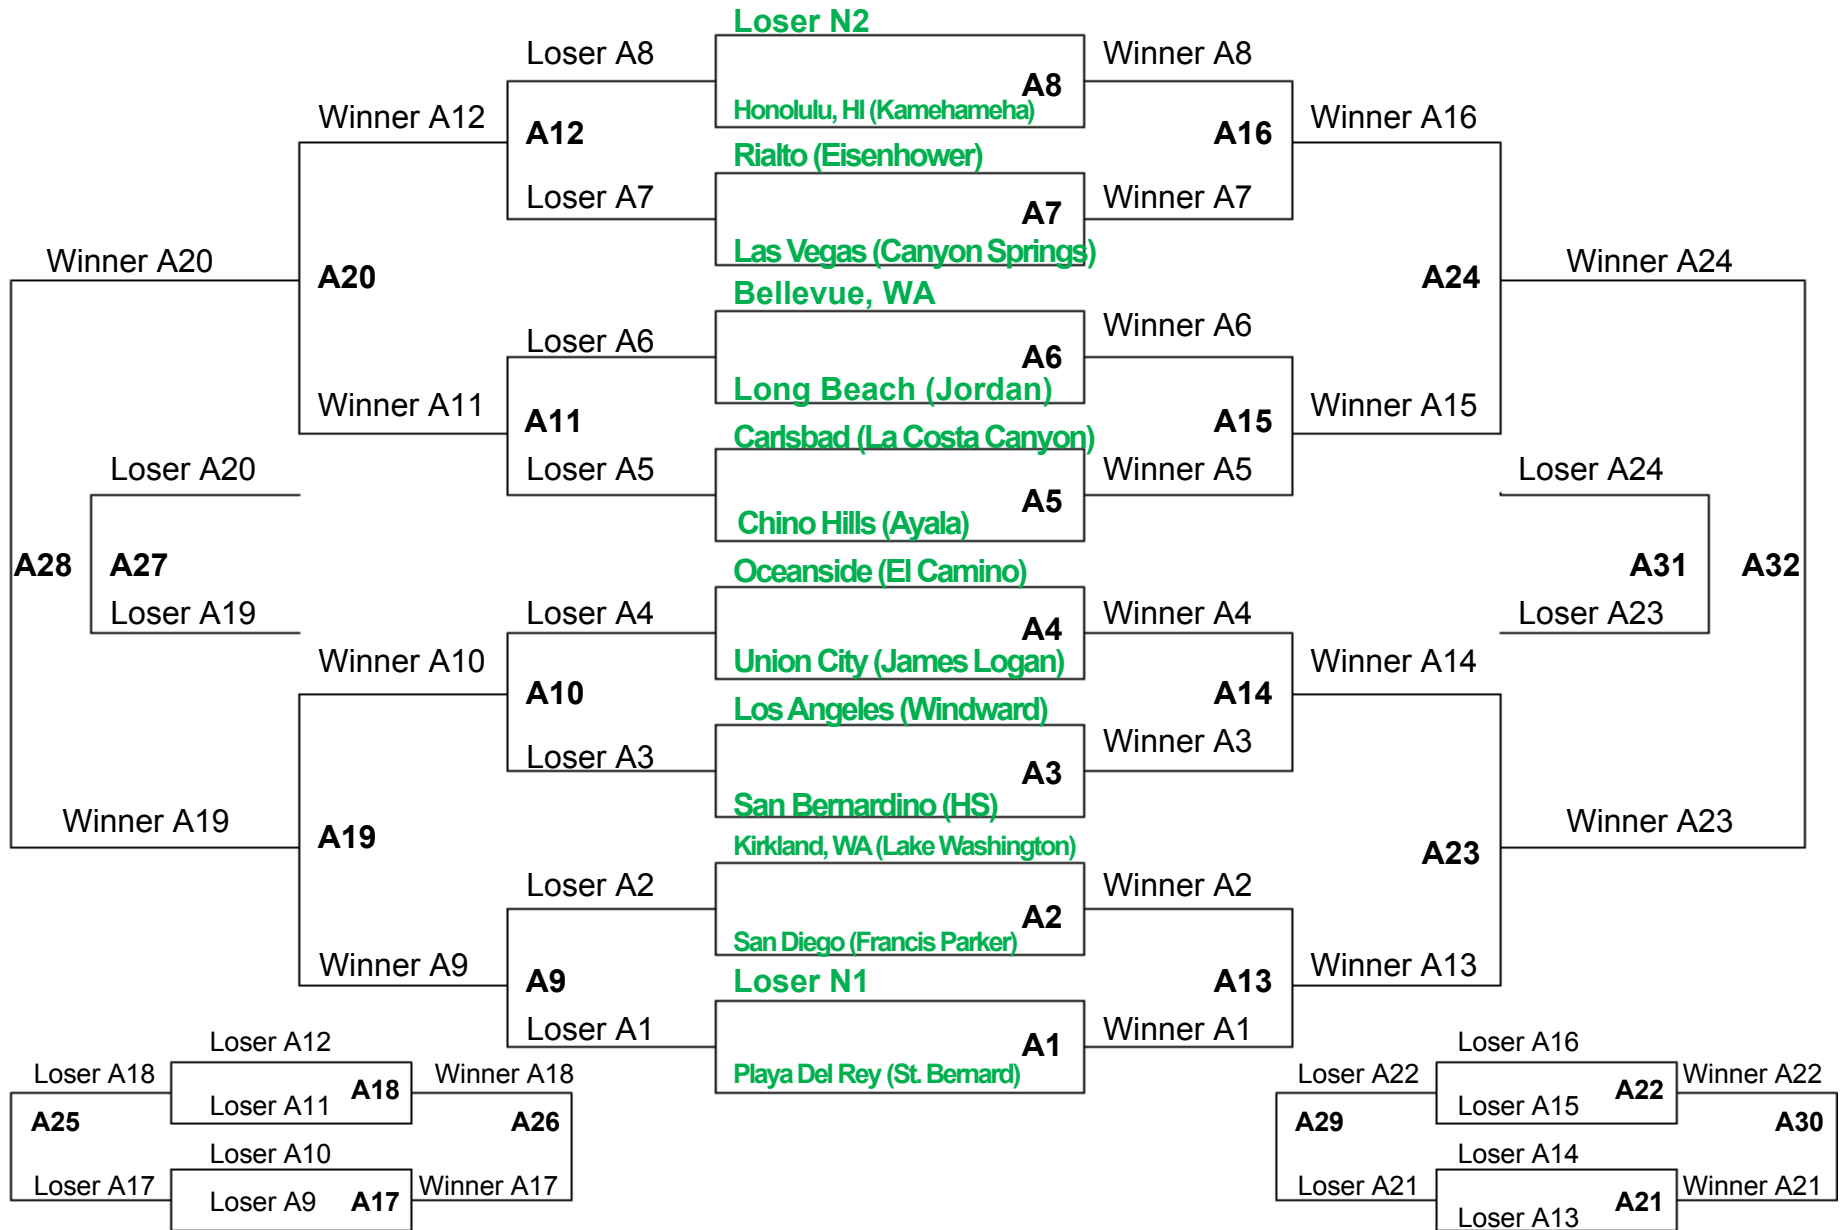

AMERICAN DIVISION

At La Costa Canyon High School