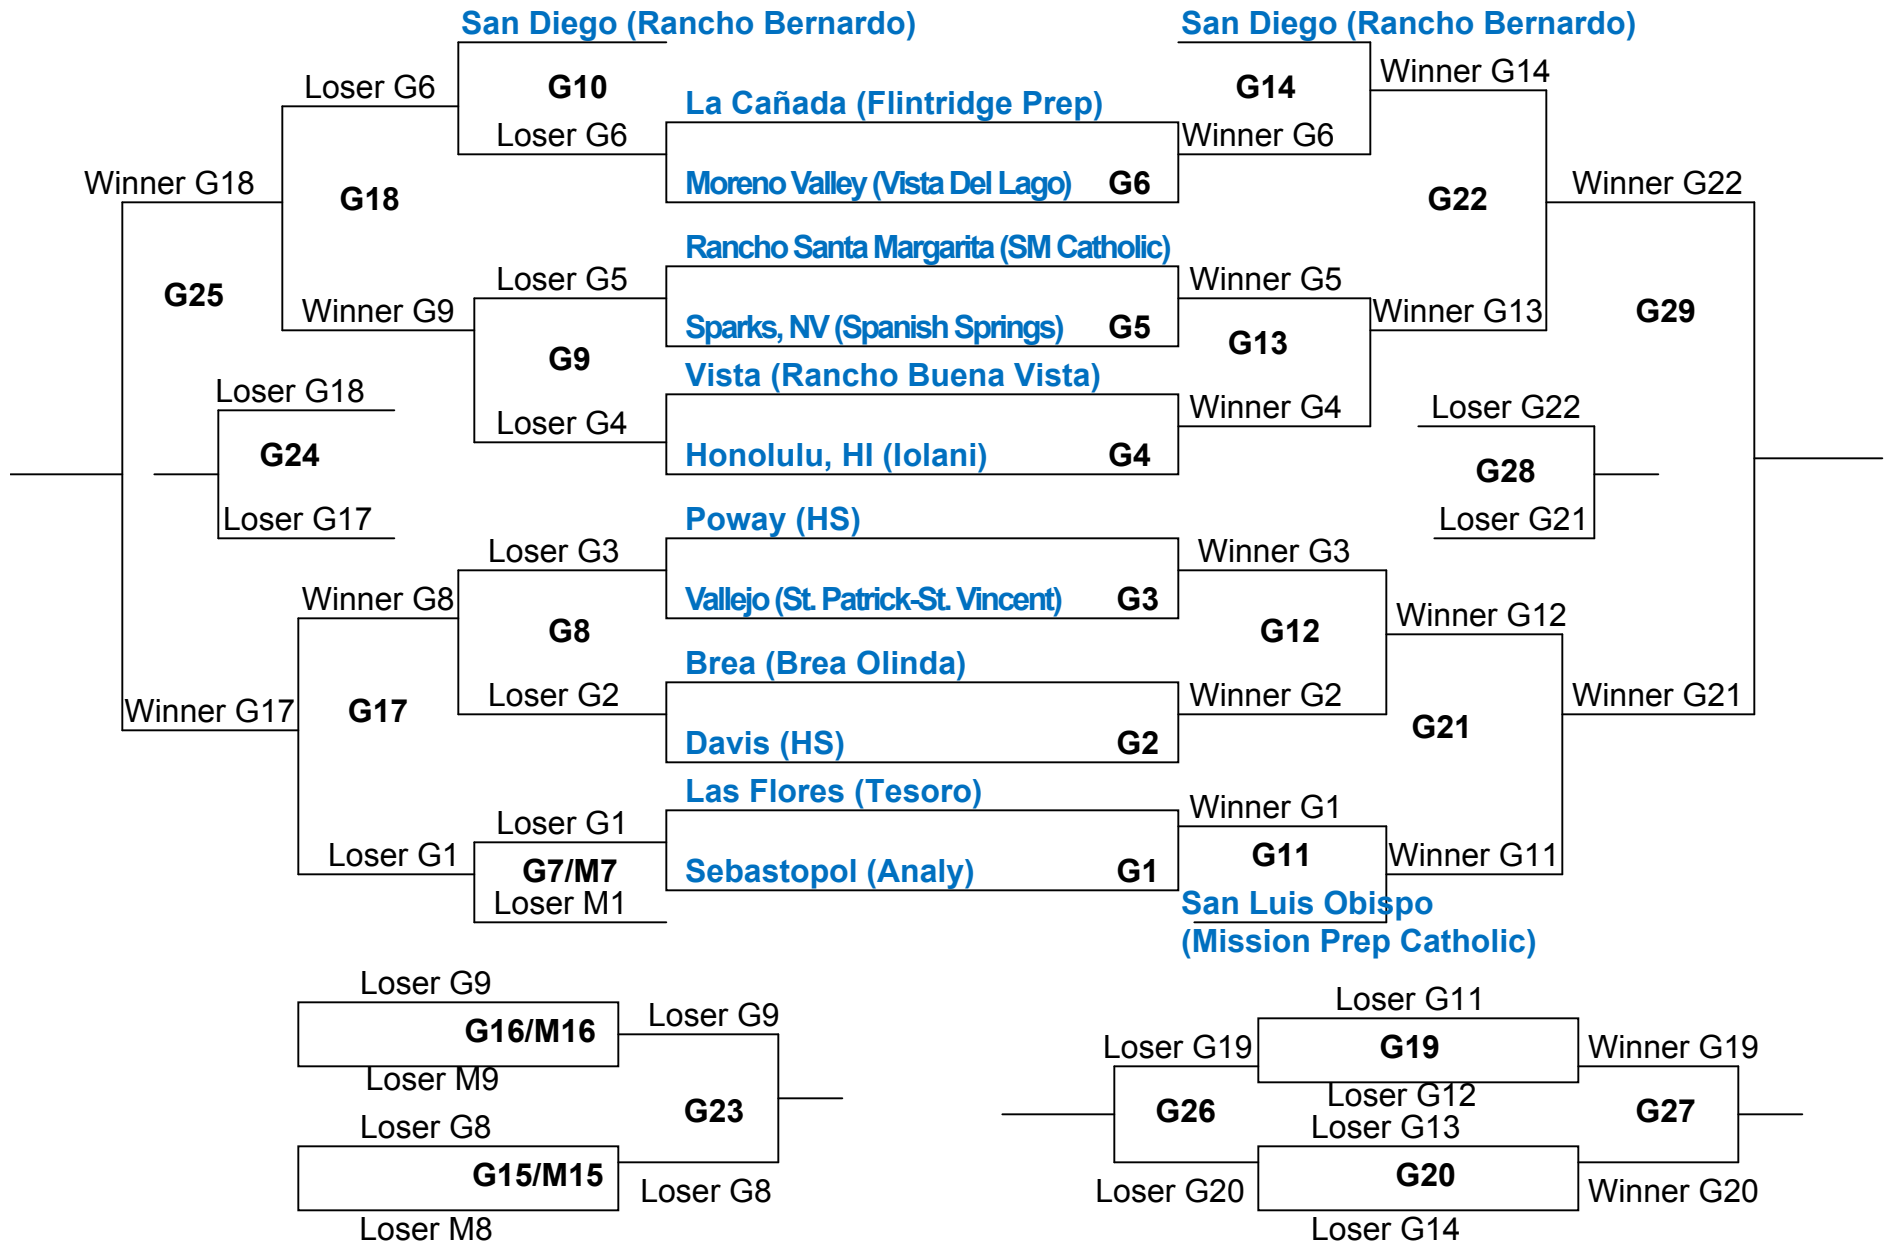

GOVERNORS DIVISION At Rancho Bernardo High School