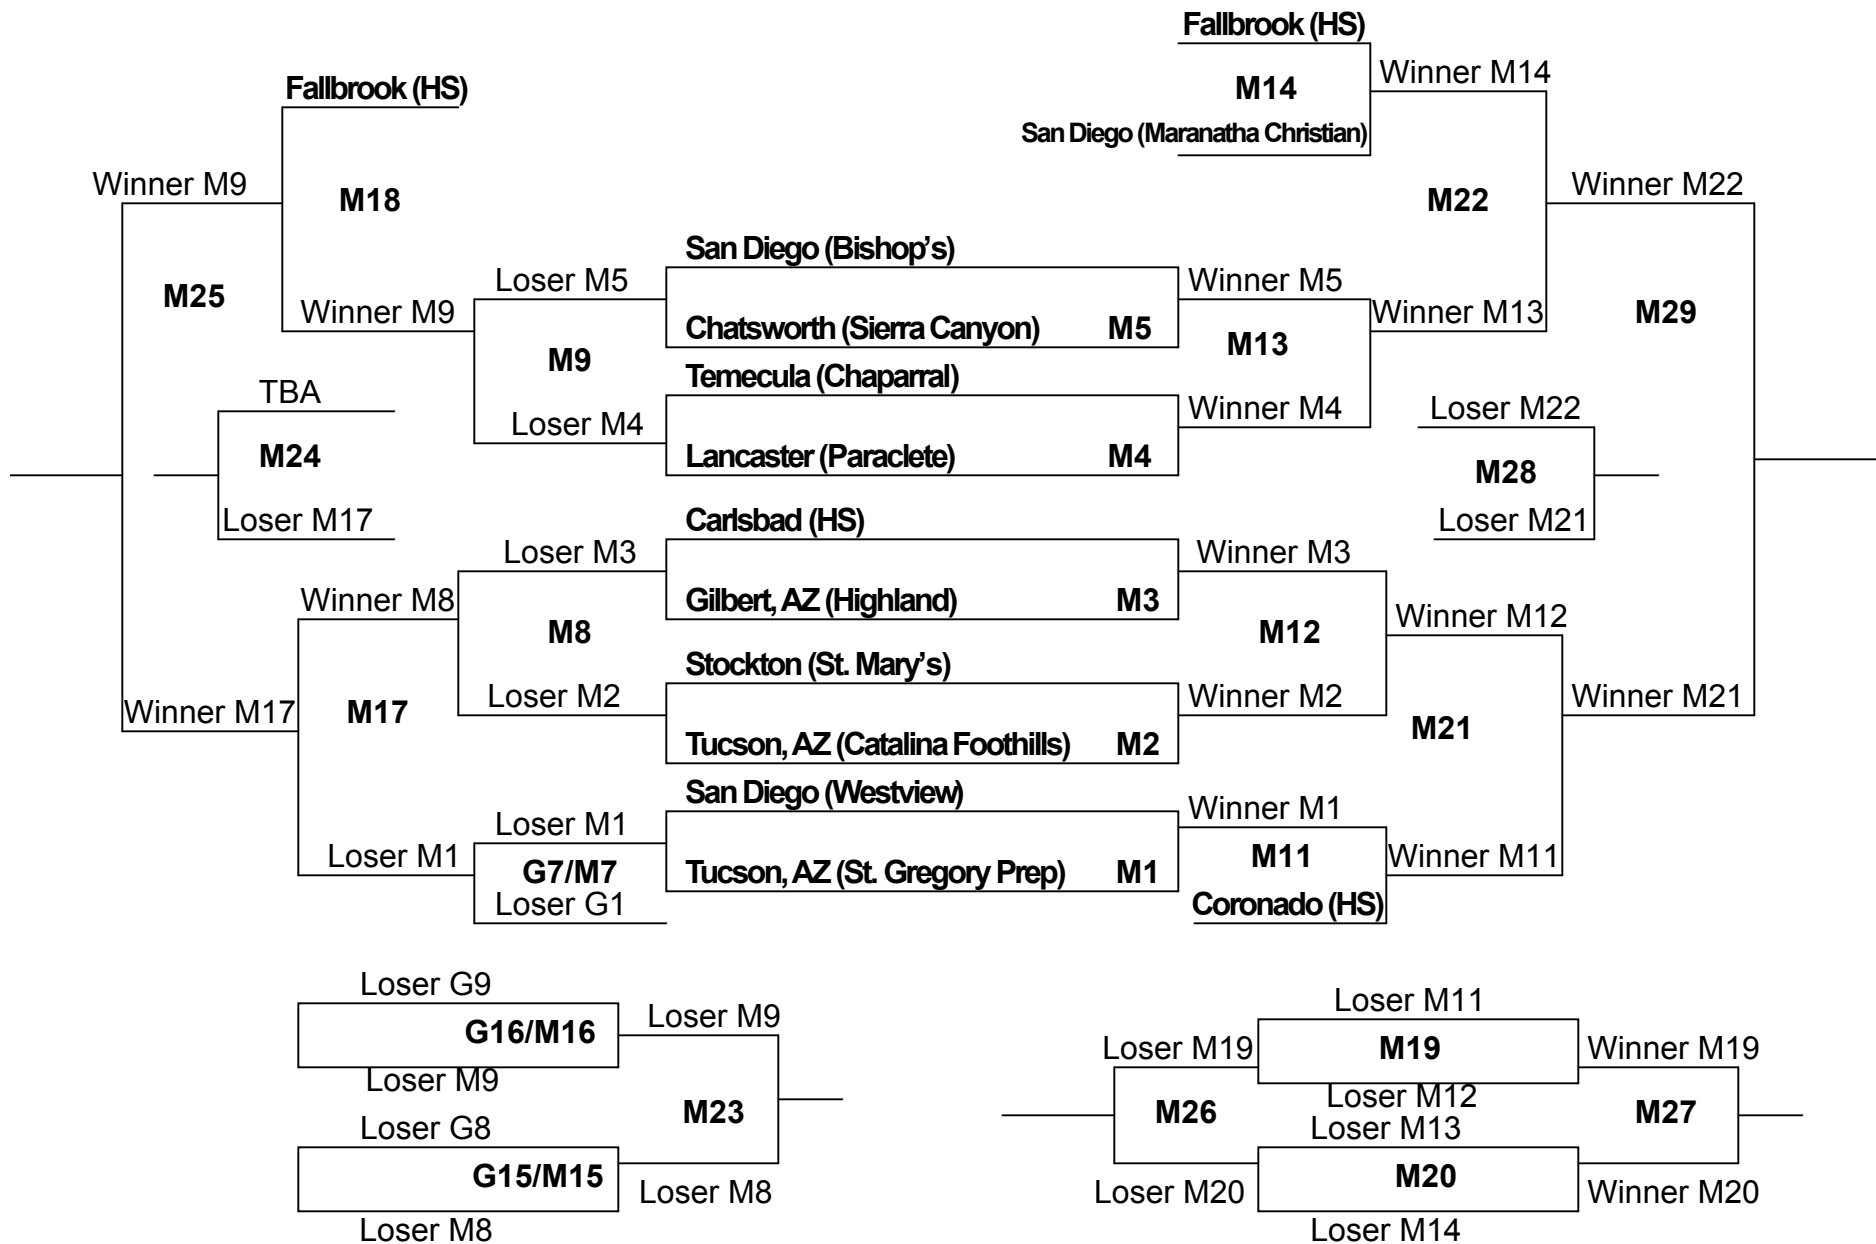

MAYOR'S DIVISION At Westview High School